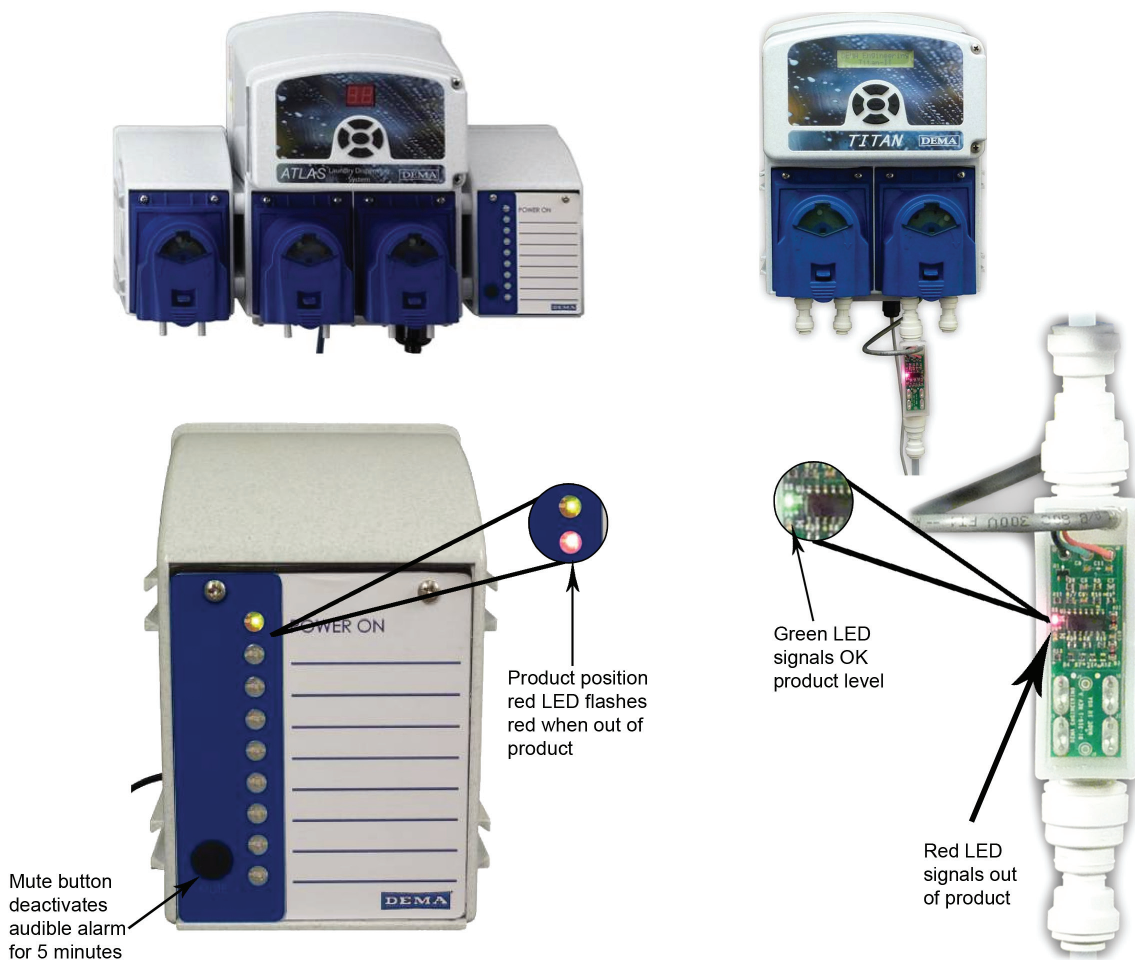

ENVIROGREEN AUSTRALIA A NATURAL BUSINESS

Shed 2, 23 North Creek Road, Ballina 2478

P: 02 6681 1532 M: 0410 511 645 E: info@envirogreenaustralia.com.au W: www.envirogreenaustralia.com.au

LOW LEVEL ALARM

Low Level Alarm is the low level and out of product alarm system that can be used as a stand alone unit with virtually any dispenser or as an integral part of Atlas laundry, Titan and Nitro warewash dispensers. It's patent pending touch-less design isolates electronics from chemicals eliminating the potential for chemical attack plus works with all chemistry regardless of conductivity.

- Base unit can be used with up to 8 chemicals, can be mounted as a stand alone unit or connected to the Atlas Laundry Dispenser
- Base unit plugs into standard wall outlet or Atlas control board
- Alarm sensor can be mounted anywhere in the chemical line and wires to base unit or to warewash dispensers
- Sensor has green and red LED for easy out of product ID in remote chemical storage areas